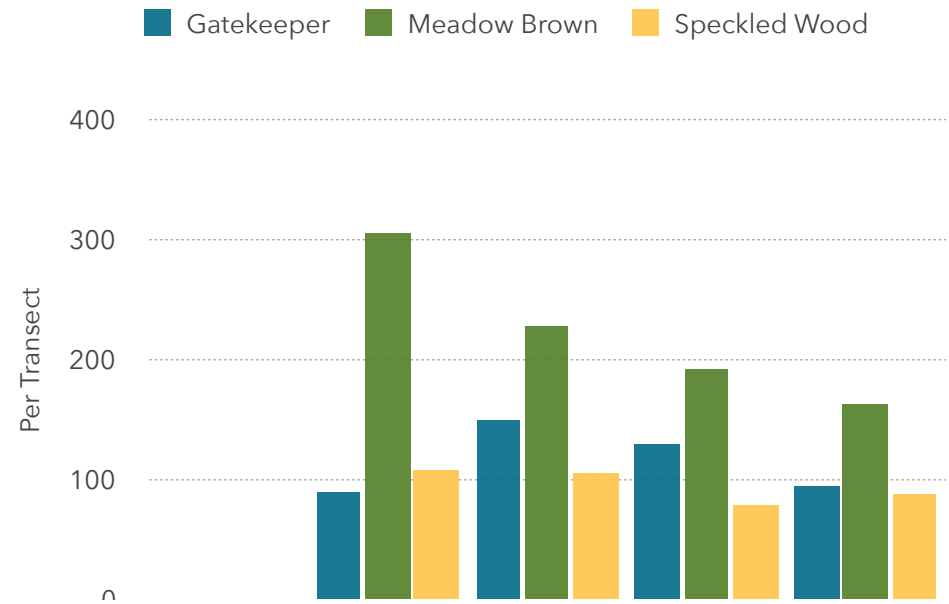

REVIEW OF THREE COMMON BROWN BUTTERFLIES

These three brown butterflies are some of our most common. How have they been doing over the last few years in Cornwall?

Transect numbers over 4 years

		2013	2014	2015	2016
Gatekeeper	Numbers	1094	2583	3282	3040
Meadow Brown	Numbers	4587	4997	5007	5727

Transect numbers in 2016

	Transects	Numbers	Total transects	Average per transect
Gatekeeper	32	3040	36	95
Meadow Brown	35	5727	36	163
Speckled Wood	34	3004	36	88

■ Gatekeeper
 ■ Meadow Brown
 ■ Speckled Wood

		2013	2014	2015	2016
Speckled Wood	Numbers	1635	2324	2065	3004
Gatekeeper	Transects	12	17	25	32
Meadow Brown	Transects	15	22	26	35
Speckled Wood	Transects	15	22	26	34
Gatekeeper	per Transect	91	151	131	95
Meadow Brown	per Transect	305	227	192	163
Speckled Wood	per Transect	109	105	79	88

Transect numbers over 4 years on same 14 transects

		2013	2014	2015	2016
Gatekeeper	Numbers	1094	1659	1590	1605
Meadow Brown	Numbers	4559	3423	3263	2982
Speckled Wood	Numbers	1624	1430	1319	1686