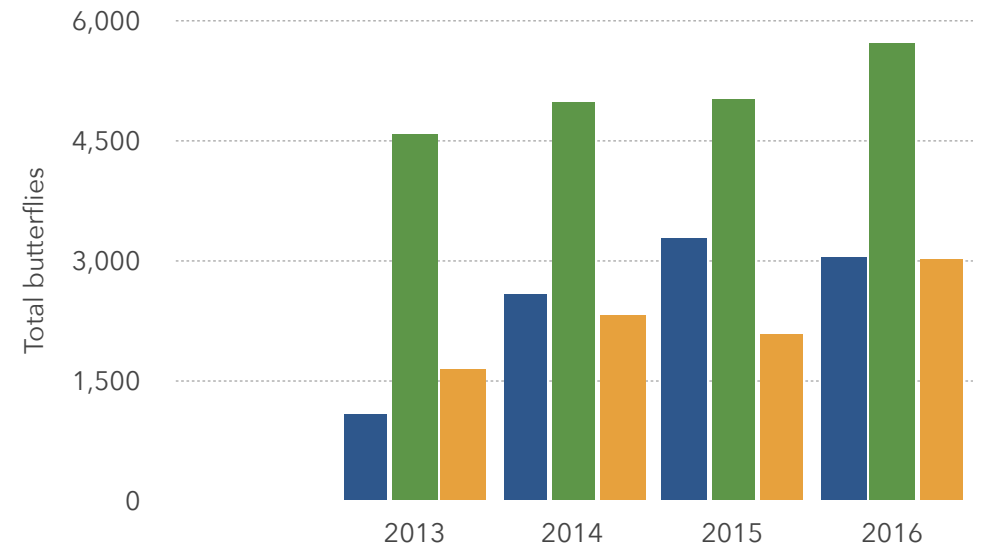

REVIEW OF THREE COMMON BROWN BUTTERFLIES

These three brown butterflies are some of our most common. How have they been doing over the last few years in Cornwall?

Transect numbers over 4 years

		2013	2014	2015	2016
Gatekeeper	Numbers	1094	2583	3282	3040
Meadow Brown	Numbers	4587	4997	5007	5727

Transect numbers in 2016

	Transects	Numbers	Total transects	Average per transect
Gatekeeper	32	3040	36	95
Meadow Brown	35	5727	36	163
Speckled Wood	34	3004	36	88

■ Gatekeeper
 ■ Meadow Brown
 ■ Speckled Wood

		2013	2014	2015	2016
Speckled Wood	Numbers	1635	2324	2065	3004
Gatekeeper	Transects	12	17	25	32
Meadow Brown	Transects	15	22	26	35
Speckled Wood	Transects	15	22	26	34
Gatekeeper	per Transect	91	151	131	95
Meadow Brown	per Transect	305	227	192	163
Speckled Wood	per Transect	109	105	79	88

Transect numbers over 4 years on same 14 transects

		2013	2014	2015	2016
Gatekeeper	Numbers	1094	1659	1590	1605
Meadow Brown	Numbers	4559	3423	3263	2982
Speckled Wood	Numbers	1624	1430	1319	1686